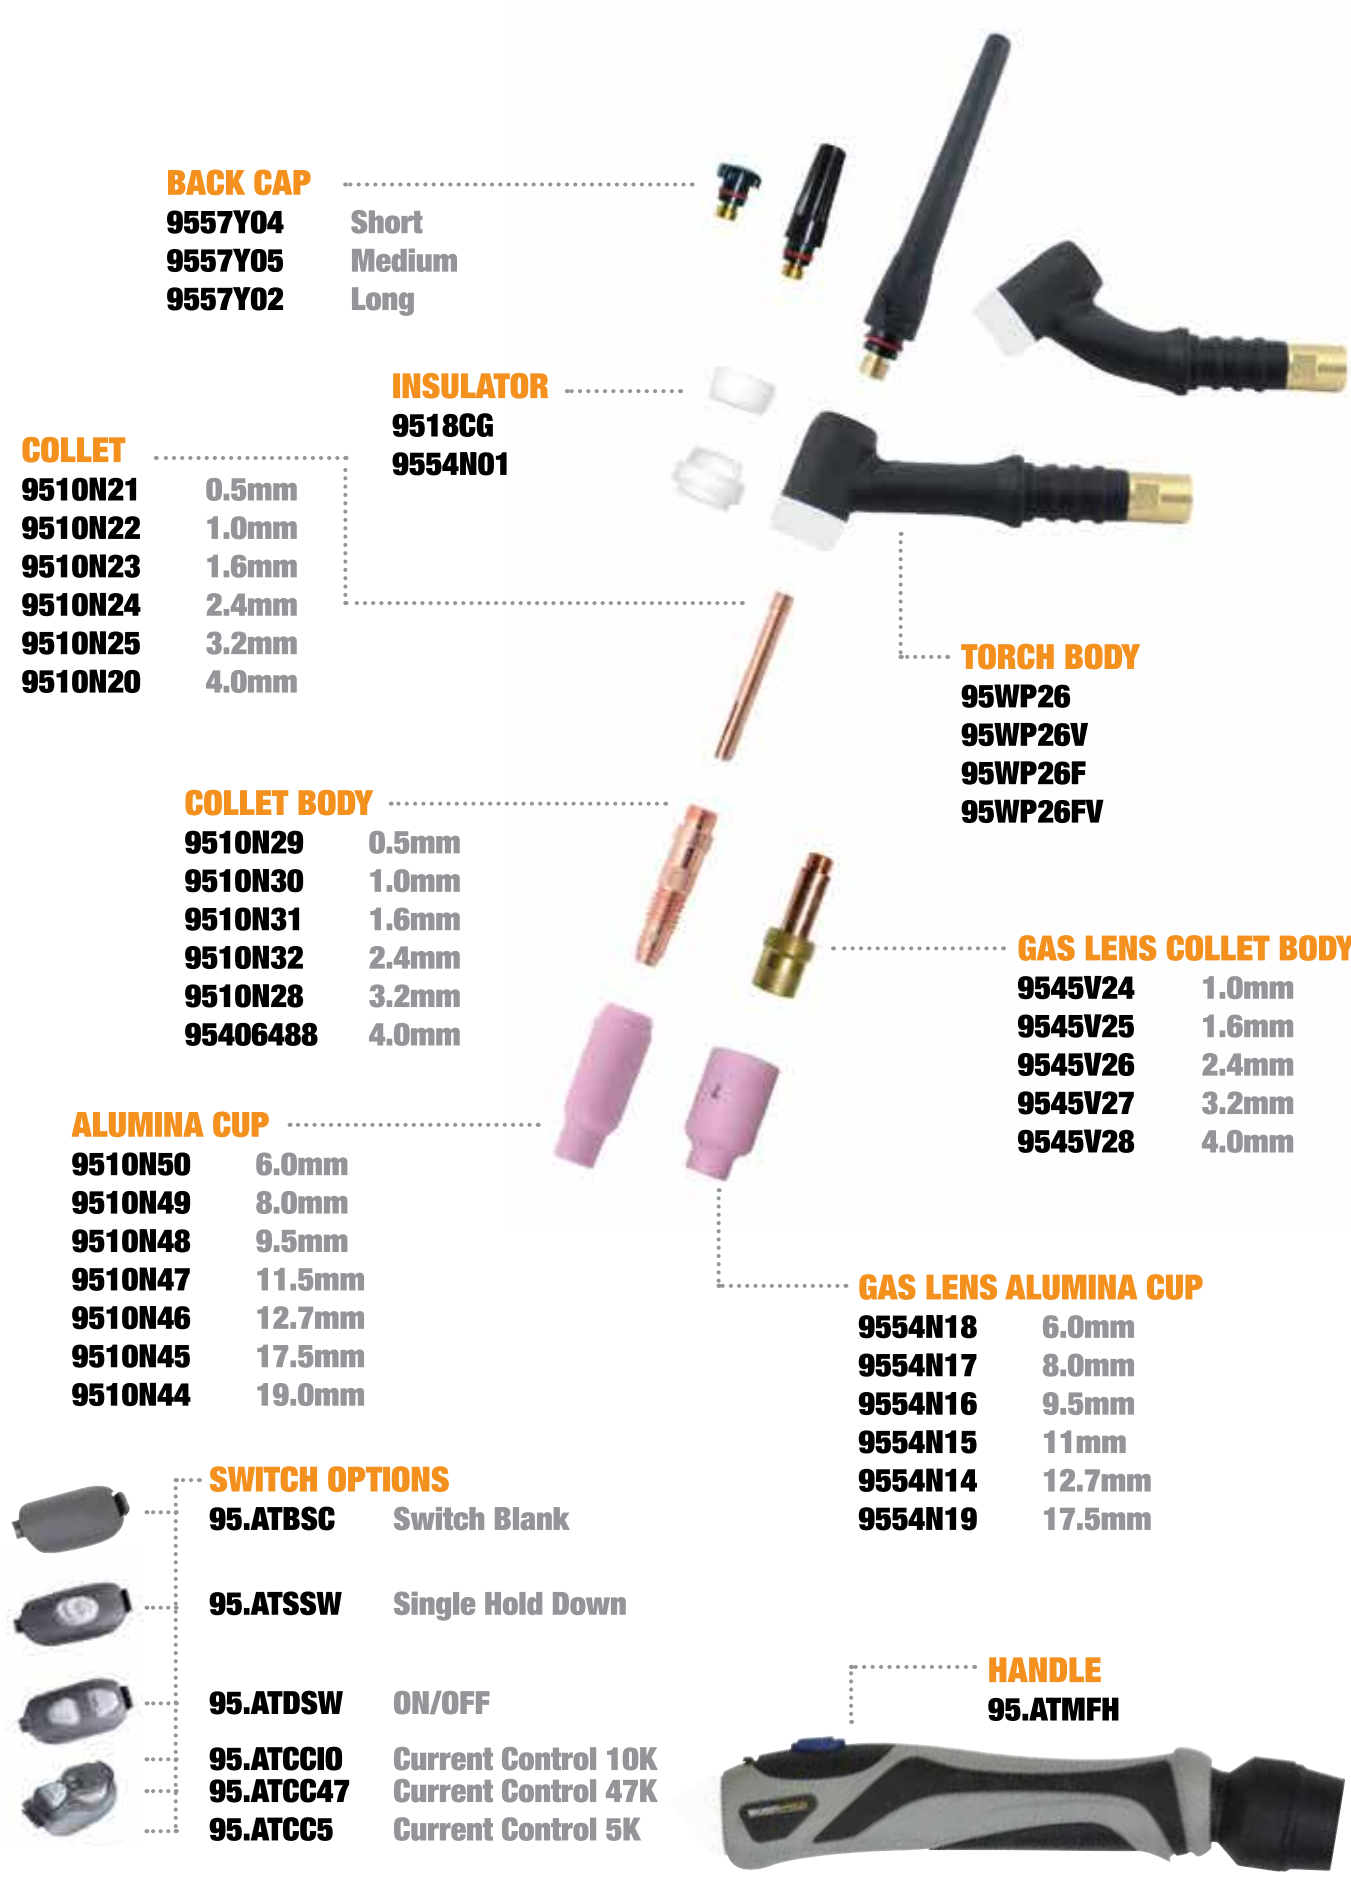

BOSSWELD 26 SERIES AIR COOLED TIG TORCH SPARE PARTS

BACK CAP
9557Y04 Short
9557Y05 Medium
9557Y02 Long

COLLET
9510N21 0.5mm
9510N22 1.0mm
9510N23 1.6mm
9510N24 2.4mm
9510N25 3.2mm
9510N20 4.0mm

INSULATOR
9518CG
9554N01

COLLET BODY
9510N29 0.5mm
9510N30 1.0mm
9510N31 1.6mm
9510N32 2.4mm
9510N28 3.2mm
95406488 4.0mm

TORCH BODY
95WP26
95WP26V
95WP26F
95WP26FV

GAS LENS COLLET BODY
9545V24 1.0mm
9545V25 1.6mm
9545V26 2.4mm
9545V27 3.2mm
9545V28 4.0mm

ALUMINA CUP
9510N50 6.0mm
9510N49 8.0mm
9510N48 9.5mm
9510N47 11.5mm
9510N46 12.7mm
9510N45 17.5mm
9510N44 19.0mm

GAS LENS ALUMINA CUP
9554N18 6.0mm
9554N17 8.0mm
9554N16 9.5mm
9554N15 11mm
9554N14 12.7mm
9554N19 17.5mm

SWITCH OPTIONS
95.ATBSC Switch Blank
95.ATSSW Single Hold Down
95.ATDSW ON/OFF
95.ATCCIO Current Control 10K
95.ATCC47 Current Control 47K
95.ATCC5 Current Control 5K

HANDLE
95.ATMFH